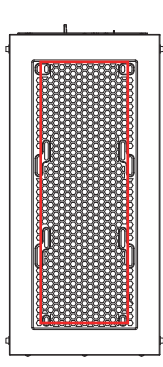

Top
(w/o Dust Filter)

1 X

360mm Radiator

Front
(w/o Fan Bracket)

1 X

Top
(w/o Dust Filter)

1 X

Pump/Reservoir

Bracket on PSU shroud

AQ/D5/DDC