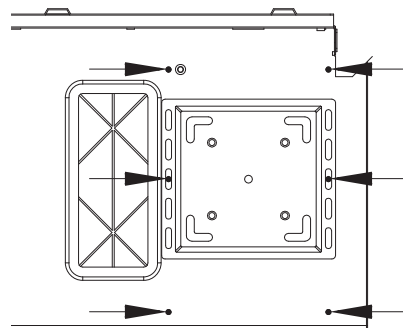

Pump/Reservoir

Bracket on PSU shroud