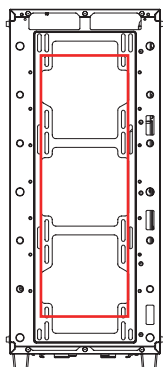

360mm Radiator

Front
(w/o Fan Bracket)