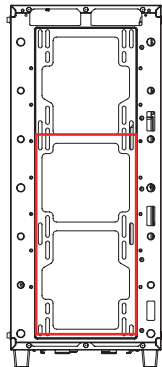

240mm Radiator

Front
(w/o Fan Bracket)

1 X

Top
(w/o Dust Filter)

1 X

280mm Radiator

Front
(w/o Fan Bracket)

1 X