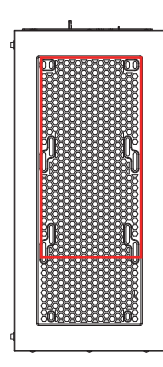

Top
(w/o Dust Filter)