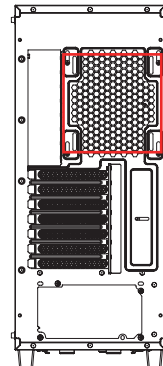

1 X

140mm Fan

Front
(w/o Fan Bracket)

3 X

Top
(w/o Dust Filter)

2 X

Rear

1 X

240mm Radiator

Front
(w/o Fan Bracket)

1 X

Top
(w/o Dust Filter)

1 X

280mm Radiator

Front
(w/o Fan Bracket)

1 X