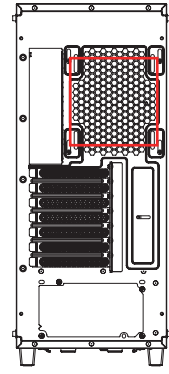

120mm Fan

Front
(w/ Fan Bracket)

3 X

Front
(w/o Fan Bracket)

3 X

Top
(w/o Dust Filter)

3 X

Rear

1 X

140mm Fan

Front
(w/o Fan Bracket)

3 X

Top
(w/o Dust Filter)

2 X

Rear

1 X

240mm Radiator

Front
(w/o Fan Bracket)

1 X

Top
(w/o Dust Filter)

1 X

280mm Radiator

Front
(w/o Fan Bracket)

1 X